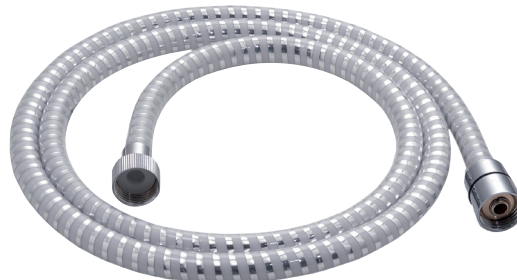

GYFX10301

G•DOUBLE WHITE 01

Flessibile in PVC cm 200 1/2"x1/2" con conico antitorsione in ottone - Ø 14 mm

PVC flexible hose 200 cm 1/2"x1/2" with brass conical anti-twist system - Ø 14 mm

Flexible en PVC 200 cm 1/2"x1/2" avec conique anti-rotation en laiton - Ø 14 mm

PVC Schaluch 200 cm 1/2"x1/2" mit Messing Anti-Twist Konische - Ø 14 mm

Flexo de PVC cm 200 1/2"x1/2" con cónico antitorsión en latón - Ø 14 mm

CROMO BIANCO